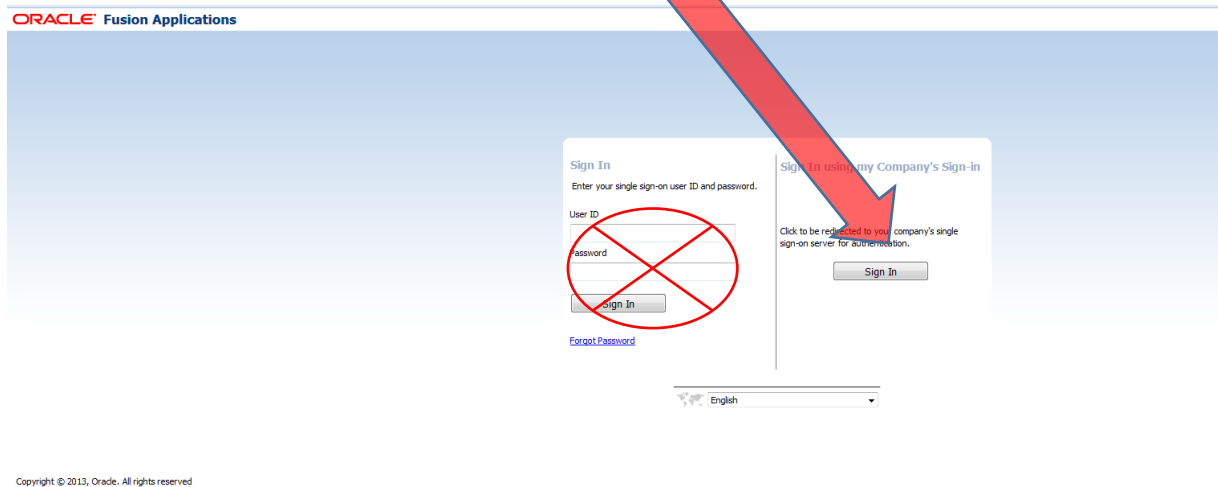

To Logon to myHR

Step 1. Click link: <https://hcps.fs.us2.oraclecloud.com/homePage/faces/FuseWelcome>

Step 2. Click 'Sign in' on the right side of the screen

Step 3. Enter your 'netID@creighton.edu' and blue password